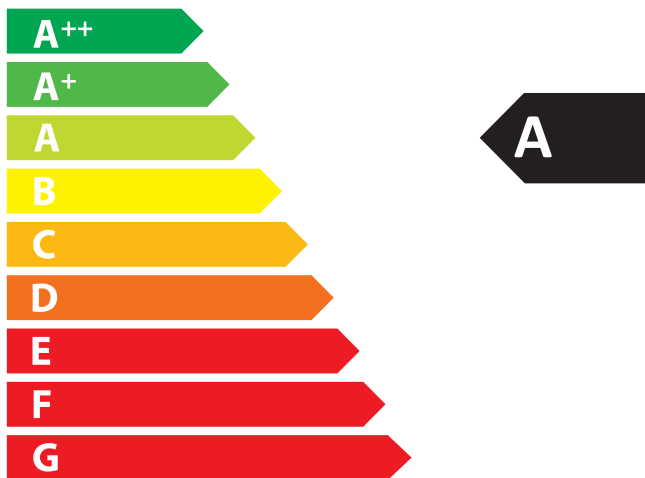

# ENERGY

Jøtul AS

F 160 Series

**5**  
kW