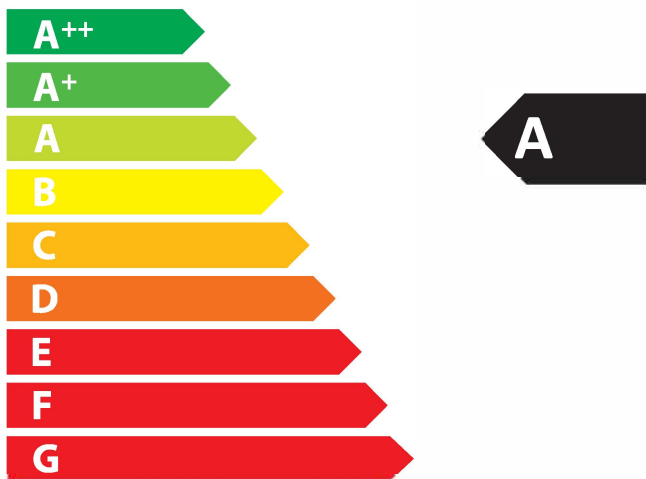

ENERGY

Jøtul F 171 ZENSORIC, Jøtul F 174 ZENSORIC
Jøtul F 176 ZENSORIC

5,0
kW